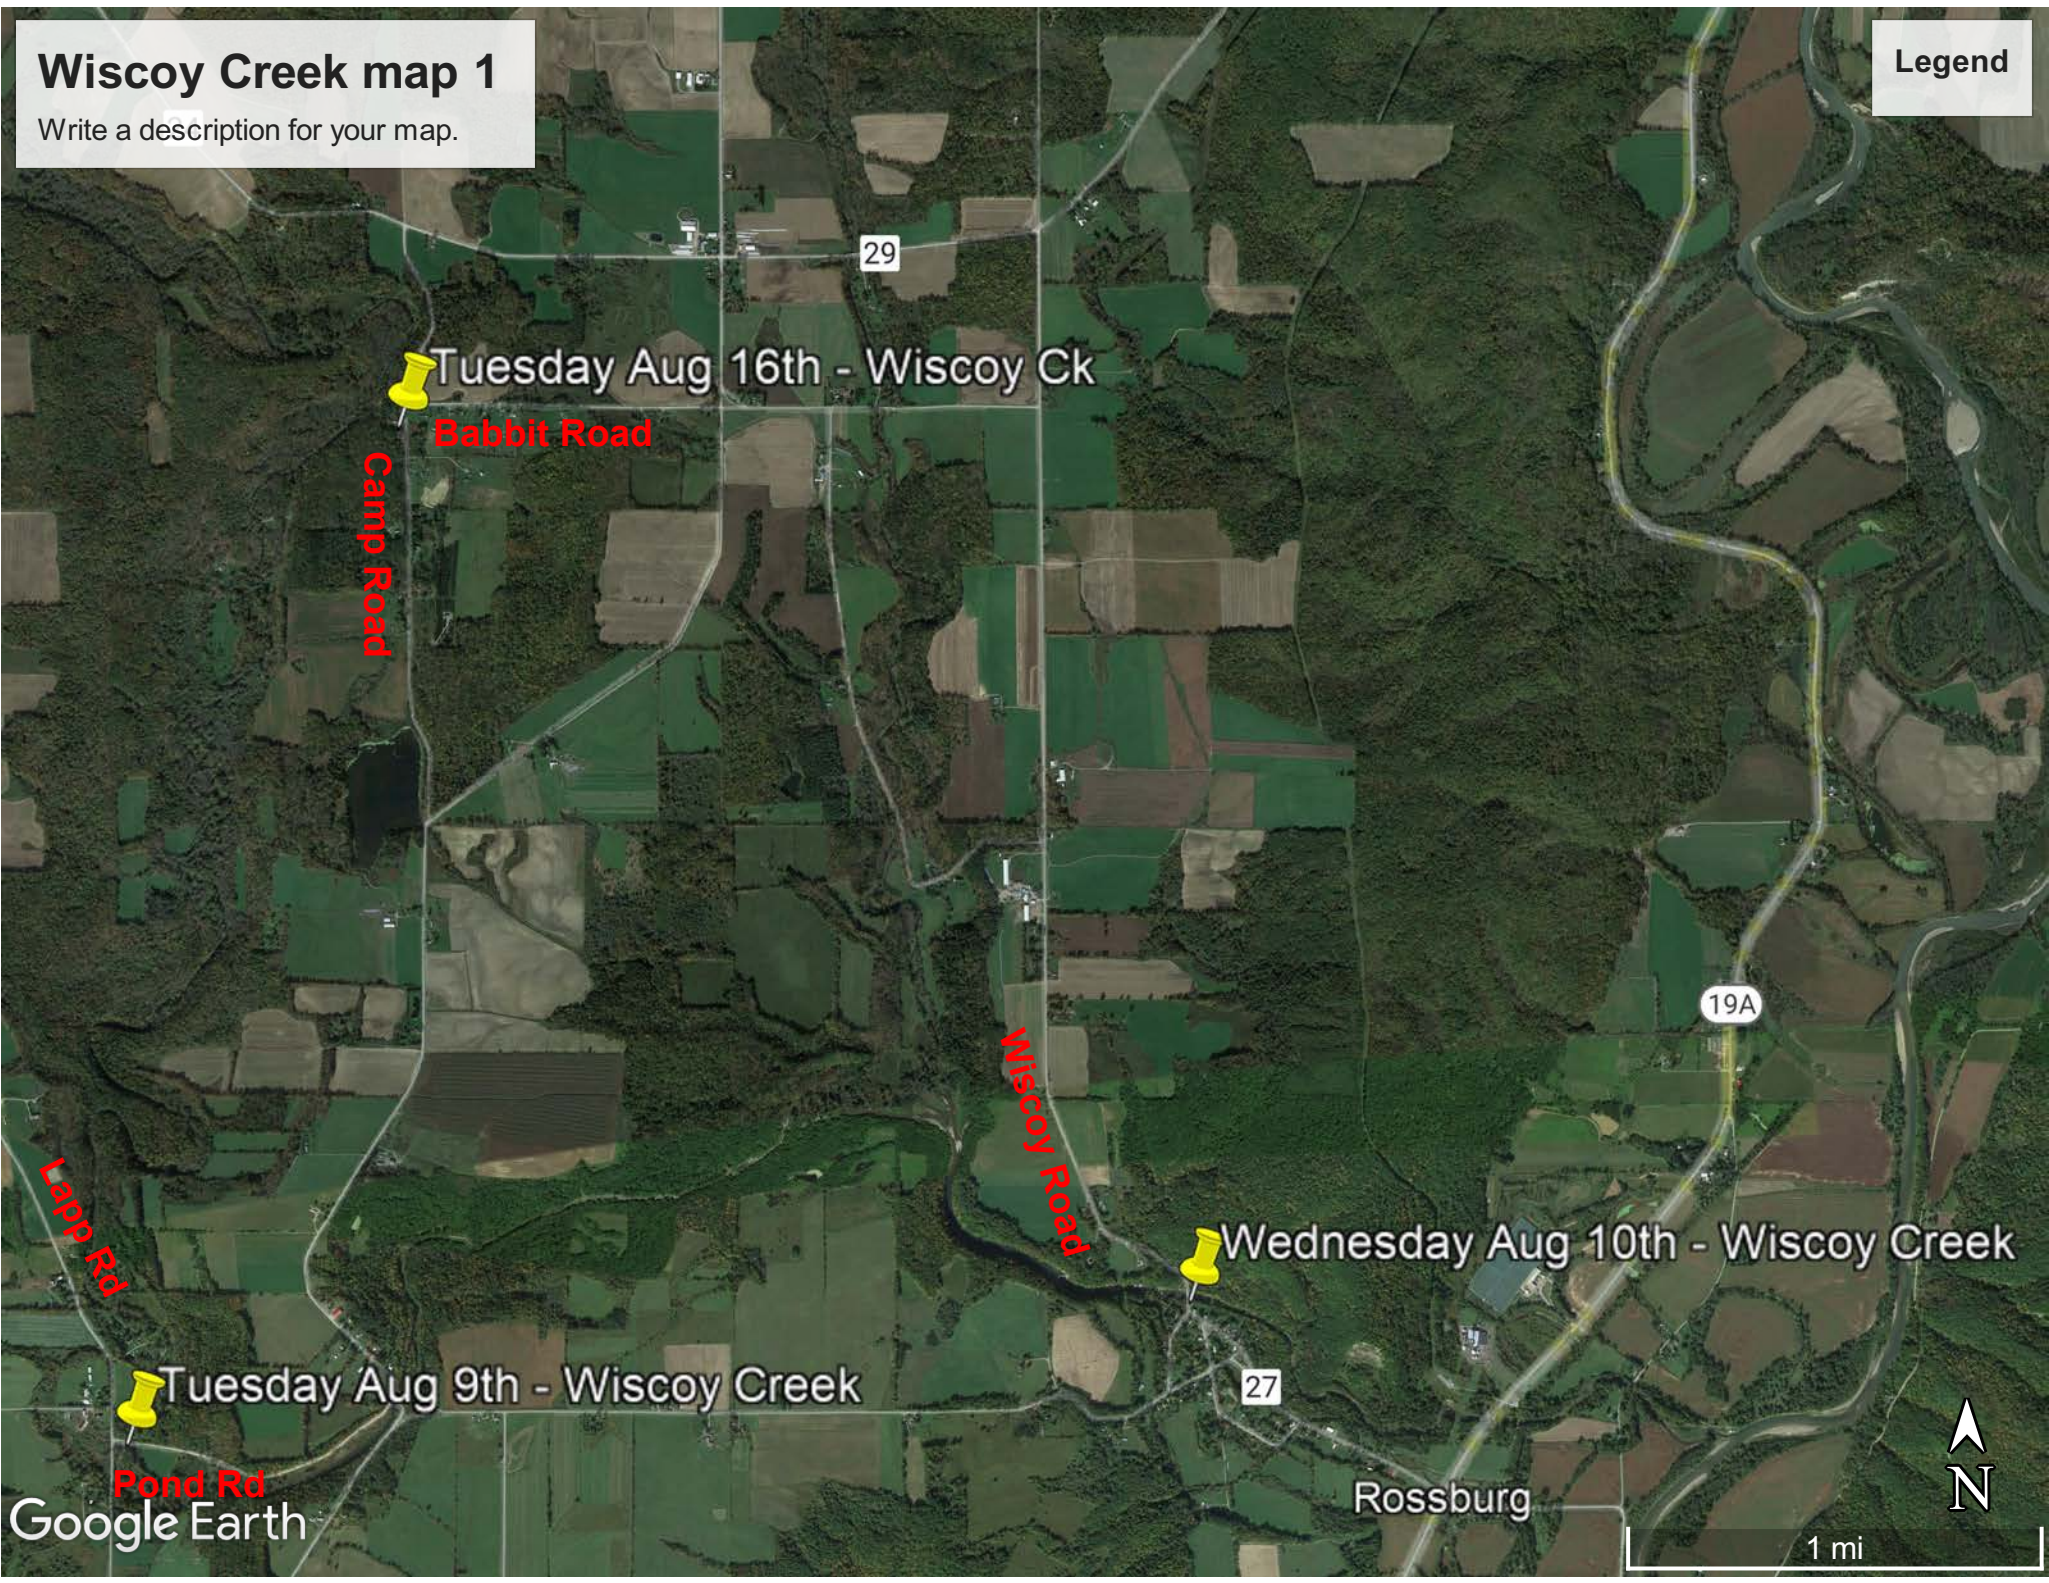

Wiscoy Creek map 1

Write a description for your map.

Legend

Camp Road

Babbit Road

Wiscoy Road

Lapp Rd

Pond Rd

29

19A

27

Rosburg

1 mi

Google Earth